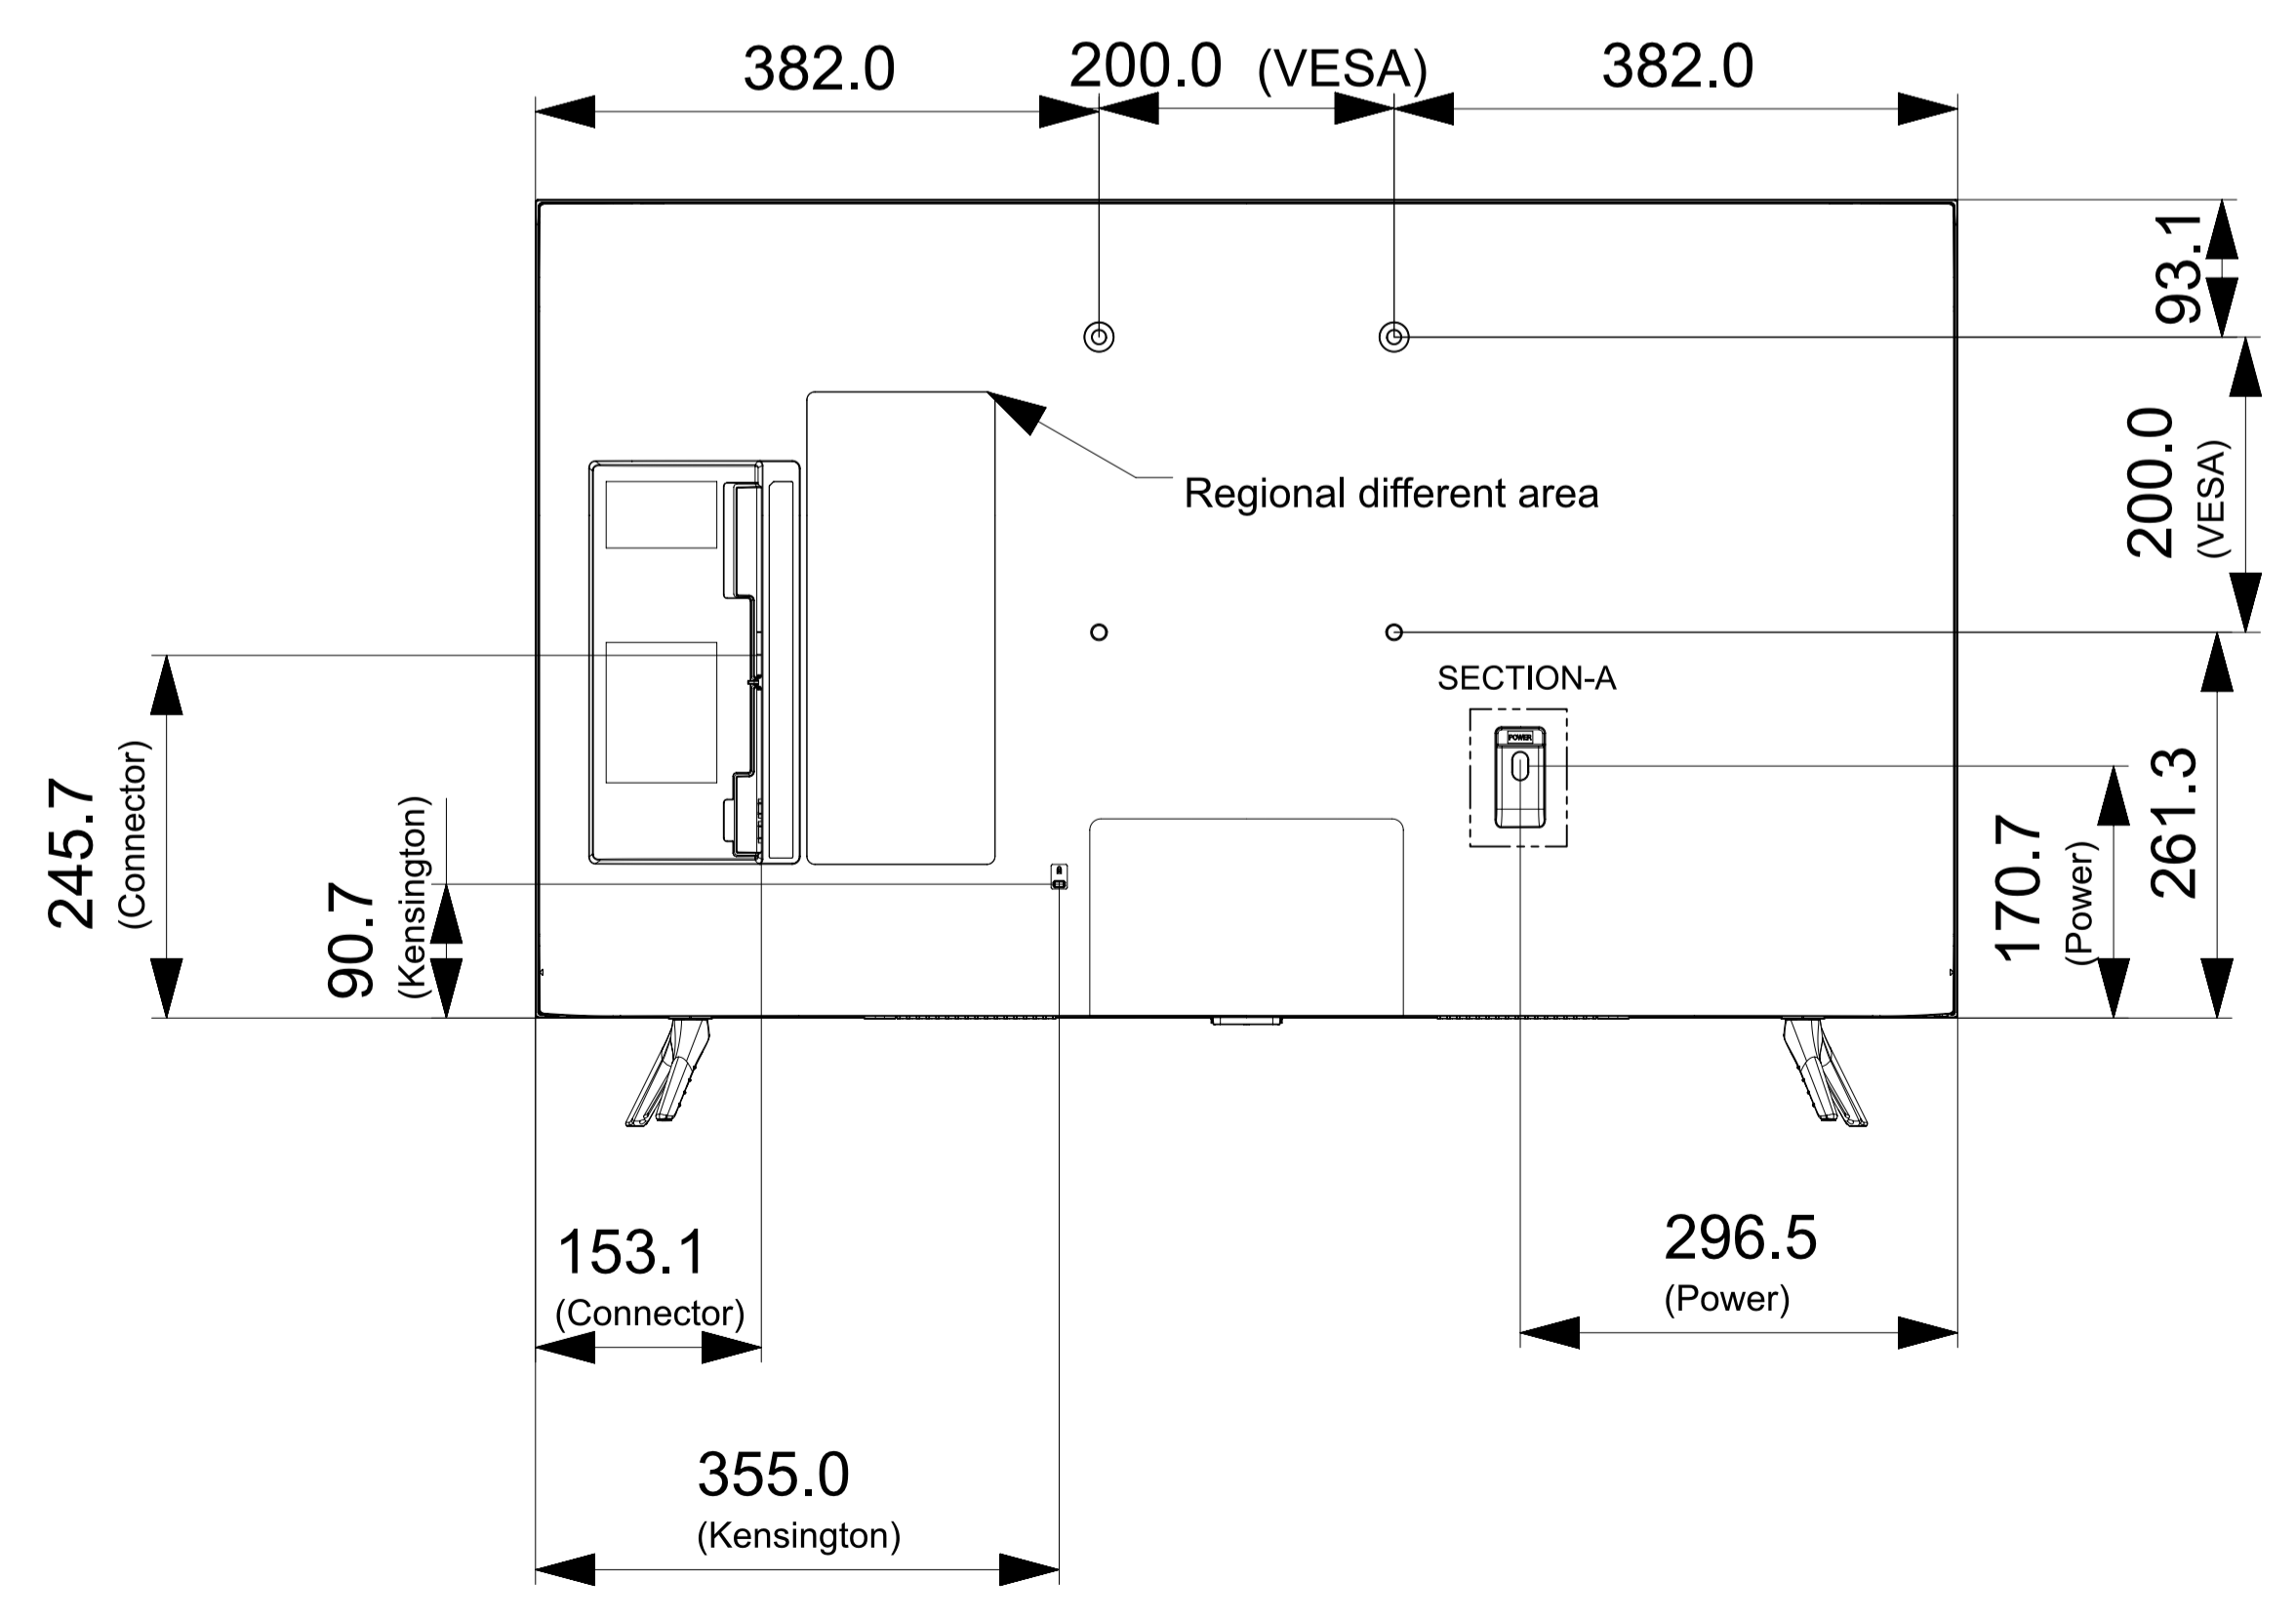

43_BEA-H SET DIMENSION

Rev. No	ED	CODE	RECORD	REMARK

SECTION-A

	NATION
3 IN 1	EN/XU/PE/ZP/ZS/ZL/XY/XD/XV/XS/XM/XP/XL/XK/CI
BUILT IN	KR/ZB

(NOTE)
SET SIZE(Without stand) : 963.9 x 558.9 x 59.6
SET SIZE(With stand) : 963.9 x 627.8 x 192.5
VESA HOLE : 200x200

PART NAME	ASSY SET-Y2I BEA 43"	SPECIFICATION	PROJEC TION
UNIT	MM	DRAWING BY	REVIEWED BY
TOLERANCE		JEON J.H.	YOUN E.S.
SCALE	1:5		
SAMSUNG ELECTRONICS		CODE No.	DWG. Rev