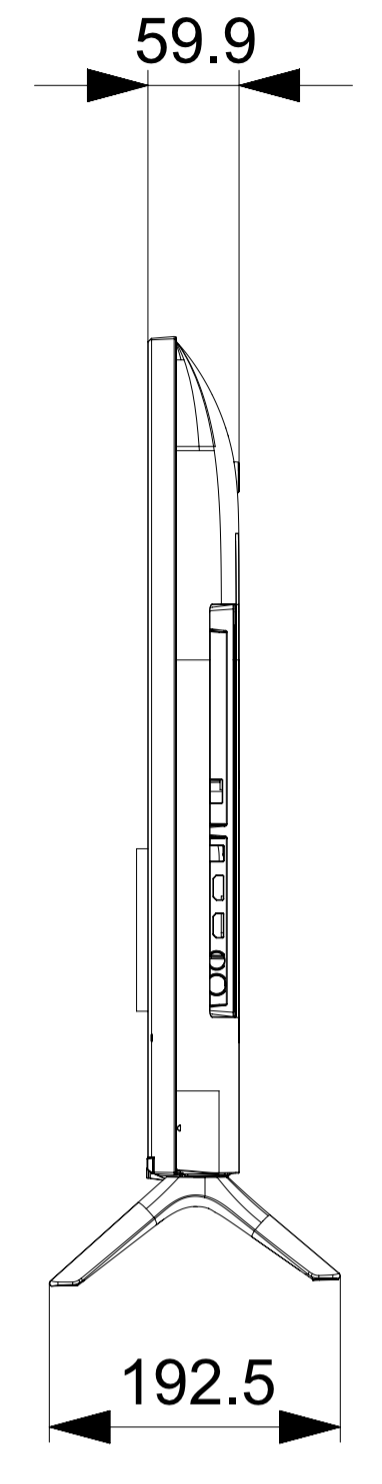

43_BEA-H SET DIMENSION

Rev. No	ED	CODE	RECORD	REMARK

SECTION-A

	NATION
3 IN 1	EN/XU/PE/ZP/ZS/ZL/XY/XD/XV/XS/XM/XP/XL/XK/CI
BUILT IN	KR/ZB

(NOTE)
SET SIZE(Without stand) : 963.9 x 558.9 x 59.6
SET SIZE(With stand) : 963.9 x 627.8 x 192.5
VESA HOLE : 200x200

PART NAME	ASSY SET-Y2I BEA 43"	SPECIFICATION	PROJEC TION
UNIT	MM	DRAWING BY	REVIEWED BY
TOLERANCE		JEON J.H.	YOUN E.S.
SCALE	1:5		
SAMSUNG ELECTRONICS		CODE No.	DWG. Rev