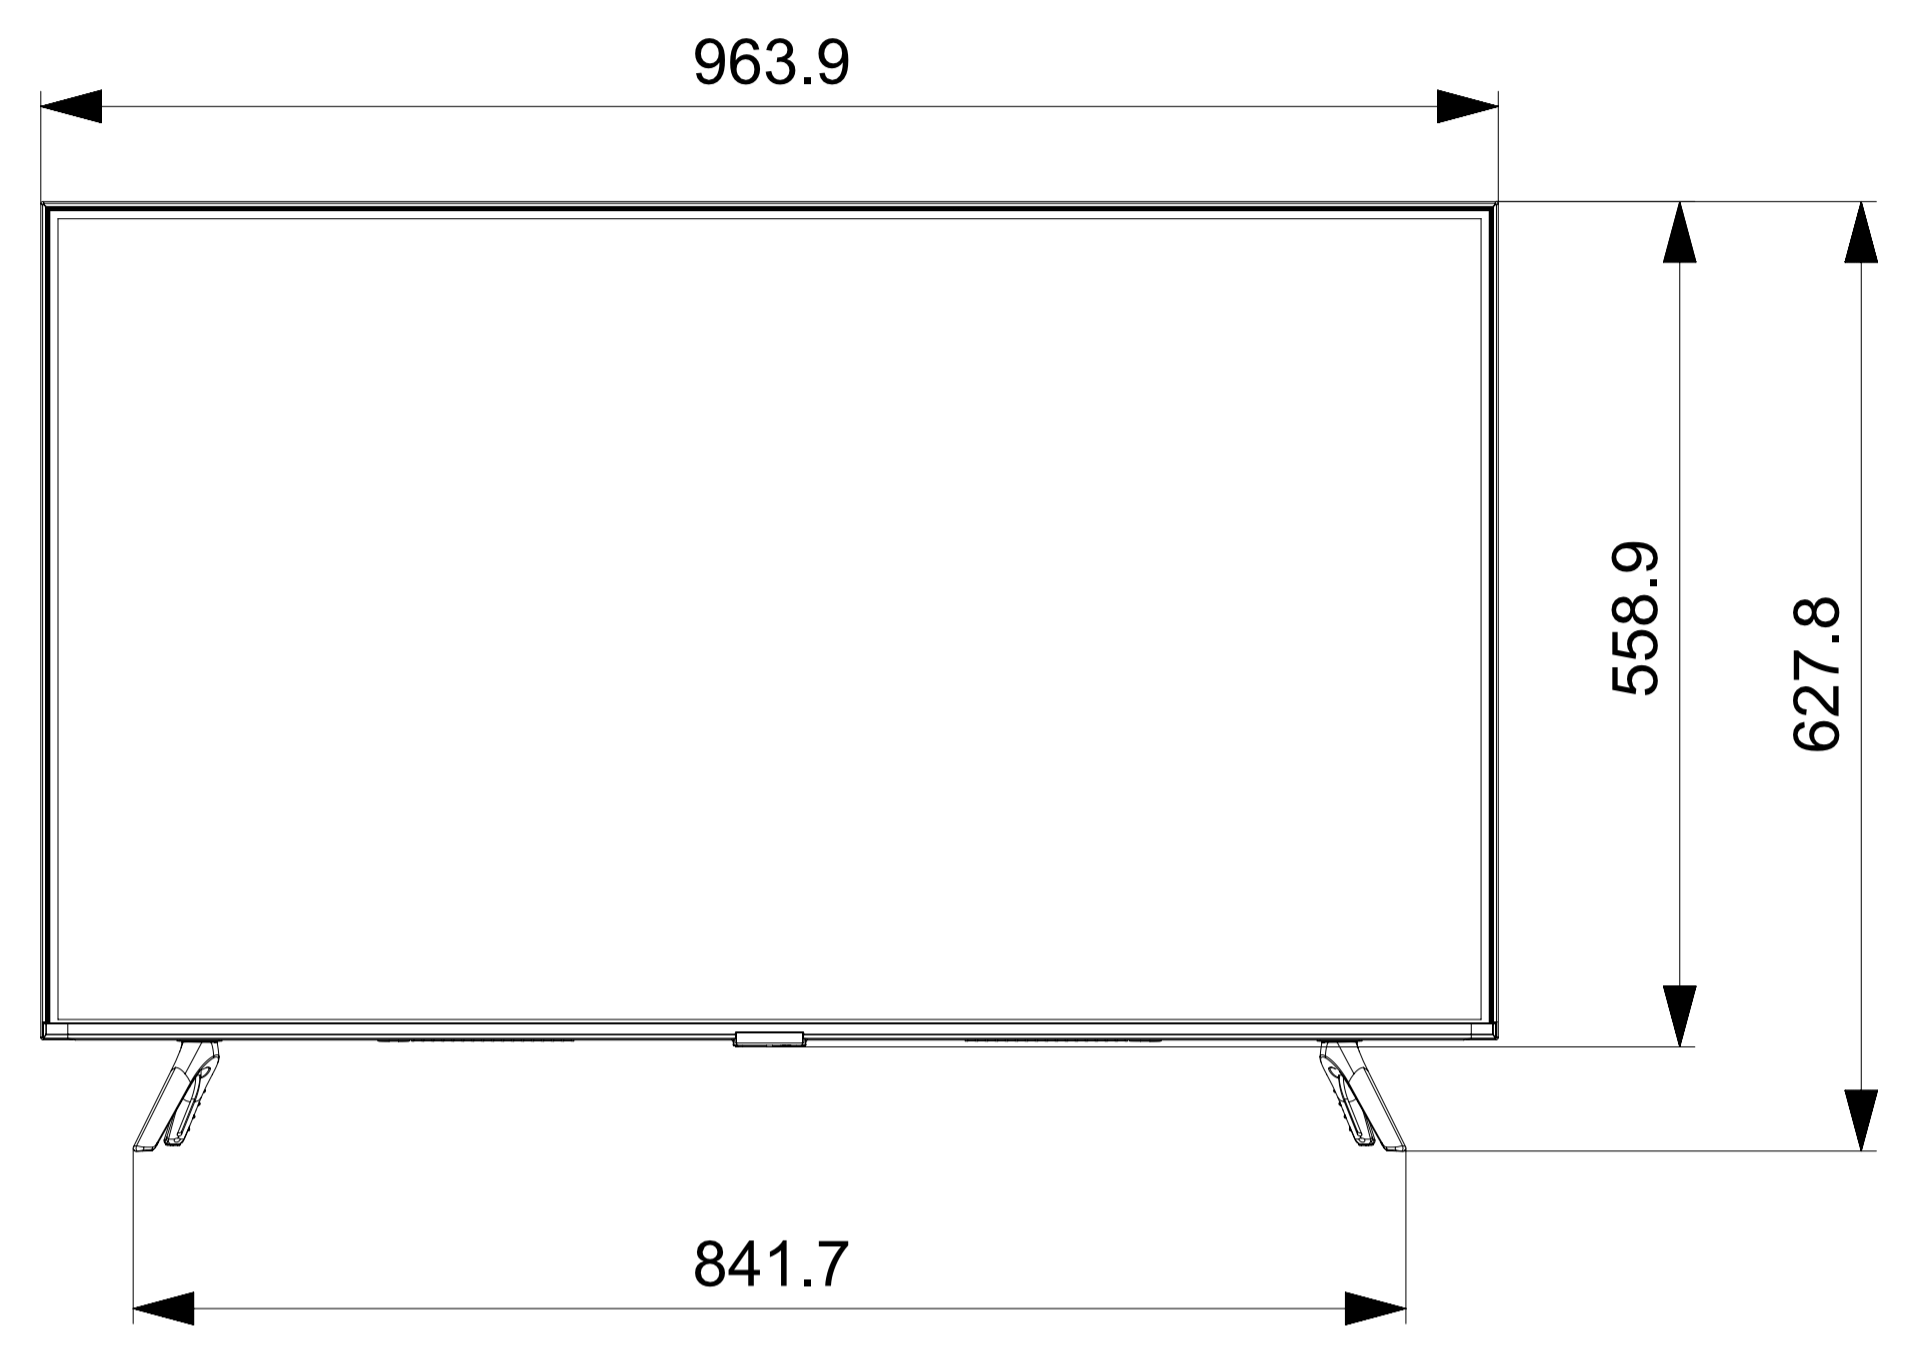

43_BEA-H SET DIMENSION

Rev. No	ED	CODE	RECORD	REMARK

SECTION-A

	NATION
3 IN 1	EN/XU/PE/ZP/ZS/ZL/XY/XD/XV/XS/XM/XP/XL/XK/CI
BUILT IN	KR/ZB

(NOTE)
SET SIZE(Without stand) : 963.9 x 558.9 x 59.6
SET SIZE(With stand) : 963.9 x 627.8 x 192.5
VESA HOLE : 200x200

PART NAME	ASSY SET-Y2I BEA 43"	SPECIFICATION	PROJEC TION
UNIT	MM	DRAWING BY	REVIEWED BY
TOLERANCE		JEON J.H.	YOUN E.S.
SCALE	1:5		
SAMSUNG ELECTRONICS		CODE No.	DWG. Rev